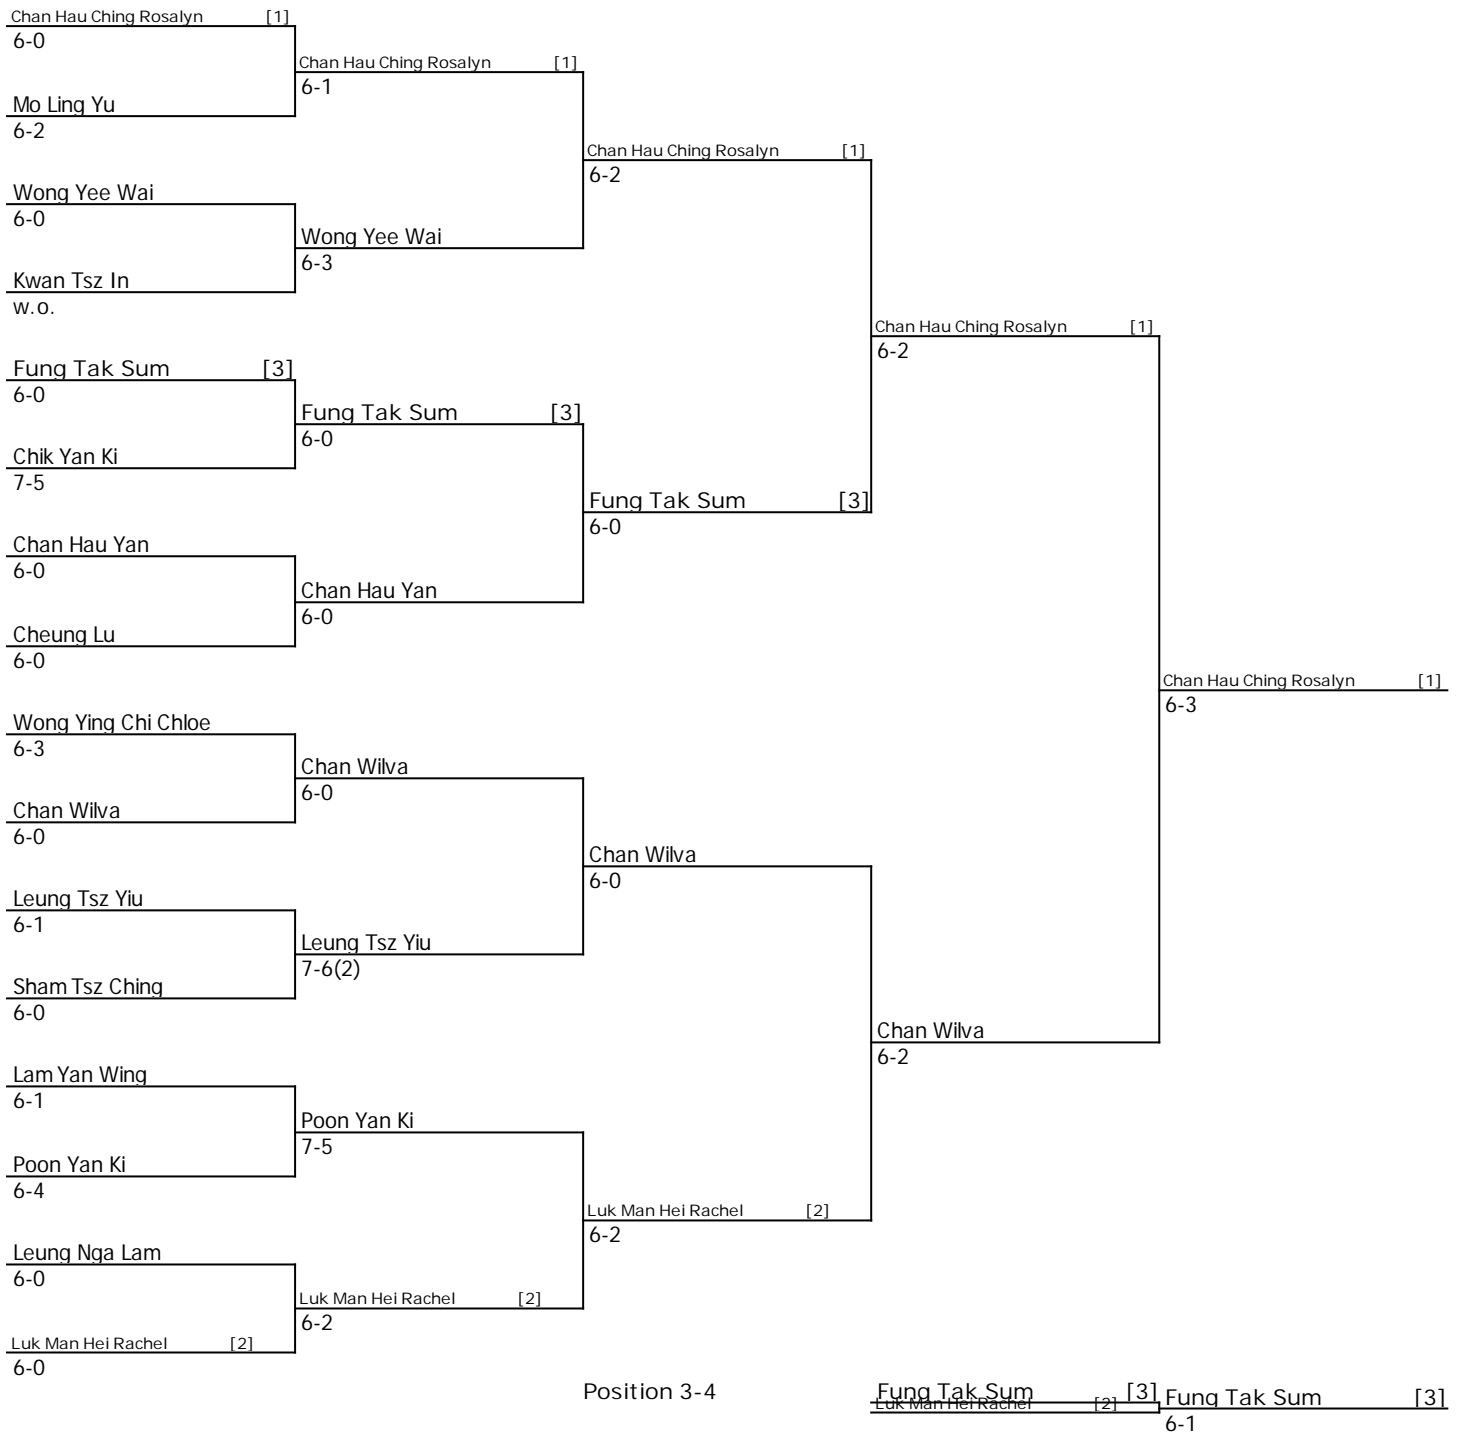

2017-2018

Hong Kong Tennis Association
香港網球總會

Date
26 Sep - 06 Oct 2017

City, Country
Hong Kong, HKG

Website
www.hkssf.org.hk

Printed: 10/6/2017 12:50:09 PM

Round 4   Quarterfinals   Semifinals   Final   Winner

	# Seeded Players	# Alternates	Replacing	Draw date/time:
	1 Chan Hau Ching Rosalyn			Last Direct Acceptance
	2 Luk Man Hei Rachel			Player representatives
	3 Fung Tak Sum			Signature
				Mr. Allan LIN