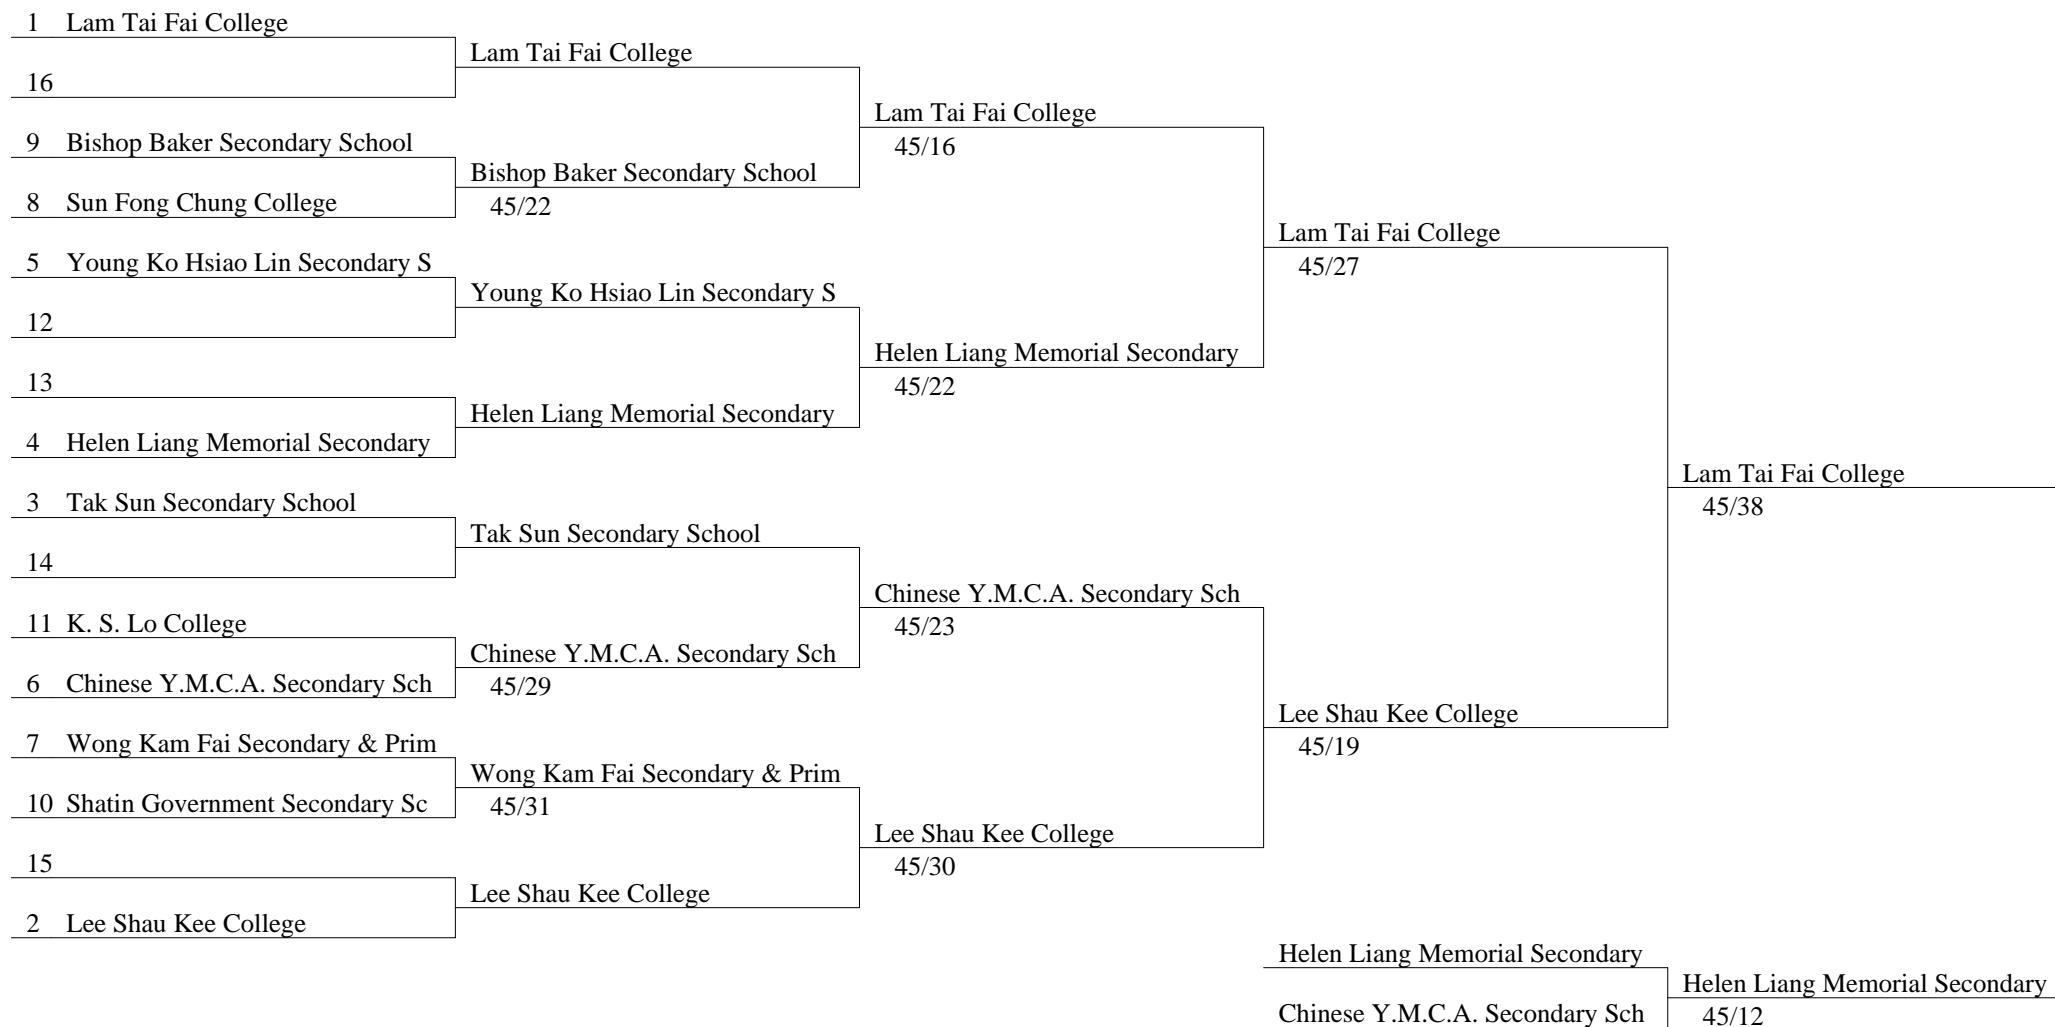

Inter-School Fencing Competition 2014-15
Boys Foil Team

Ranking, round no 1 (ordered by ranking)

ranking	name and first name	victory/match	indicator	hits scored	group
1	Lam Tai Fai College	1.000	68	135	qualifier
2	Lee Shau Kee College	1.000	62	90	qualifier
3	Tak Sun Secondary School	1.000	54	90	qualifier
4	Helen Liang Memorial Secondary School (Shatin)	1.000	53	88	qualifier
5	Young Ko Hsiao Lin Secondary School	1.000	40	90	qualifier
6	Chinese Y.M.C.A. Secondary School	1.000	37	90	qualifier
7	Wong Kam Fai Secondary & Primary School	1.000	36	89	qualifier
8	Sun Fong Chung College	0.667	11	104	qualifier
9	Bishop Baker Secondary School	0.500	41	89	qualifier
10	Shatin Government Secondary School	0.500	26	76	qualifier
11	K. S. Lo College	0.500	9	73	qualifier
12	Wong Shiu Chi Secondary School	0.500	-3	71	eliminated
13	St Francis Xavier's School Tsuen Wan	0.500	-12	65	eliminated
14	Sha Tin Methodist College	0.500	-14	74	eliminated
15	Chen Zao Men College	0.333	-10	102	eliminated
16	Tang Pui King Memorial College	0.000	-22	68	eliminated
17	Pak Kau College	0.000	-46	44	eliminated
18	S.C. Gaw Memorial College	0.000	-50	40	eliminated
19	Tuen Mun Catholic Secondary School	0.000	-51	39	eliminated
20	Liu Po Shan Memorial College	0.000	-69	66	eliminated
21	Sheung Shui Government Secondary School	0.000	-79	11	eliminated
22	Tin Ka Ping Secondary School	0.000	-81	9	eliminated

Inter-School Fencing Competition 2014-15 Boys Foil Team

Tableau of 16