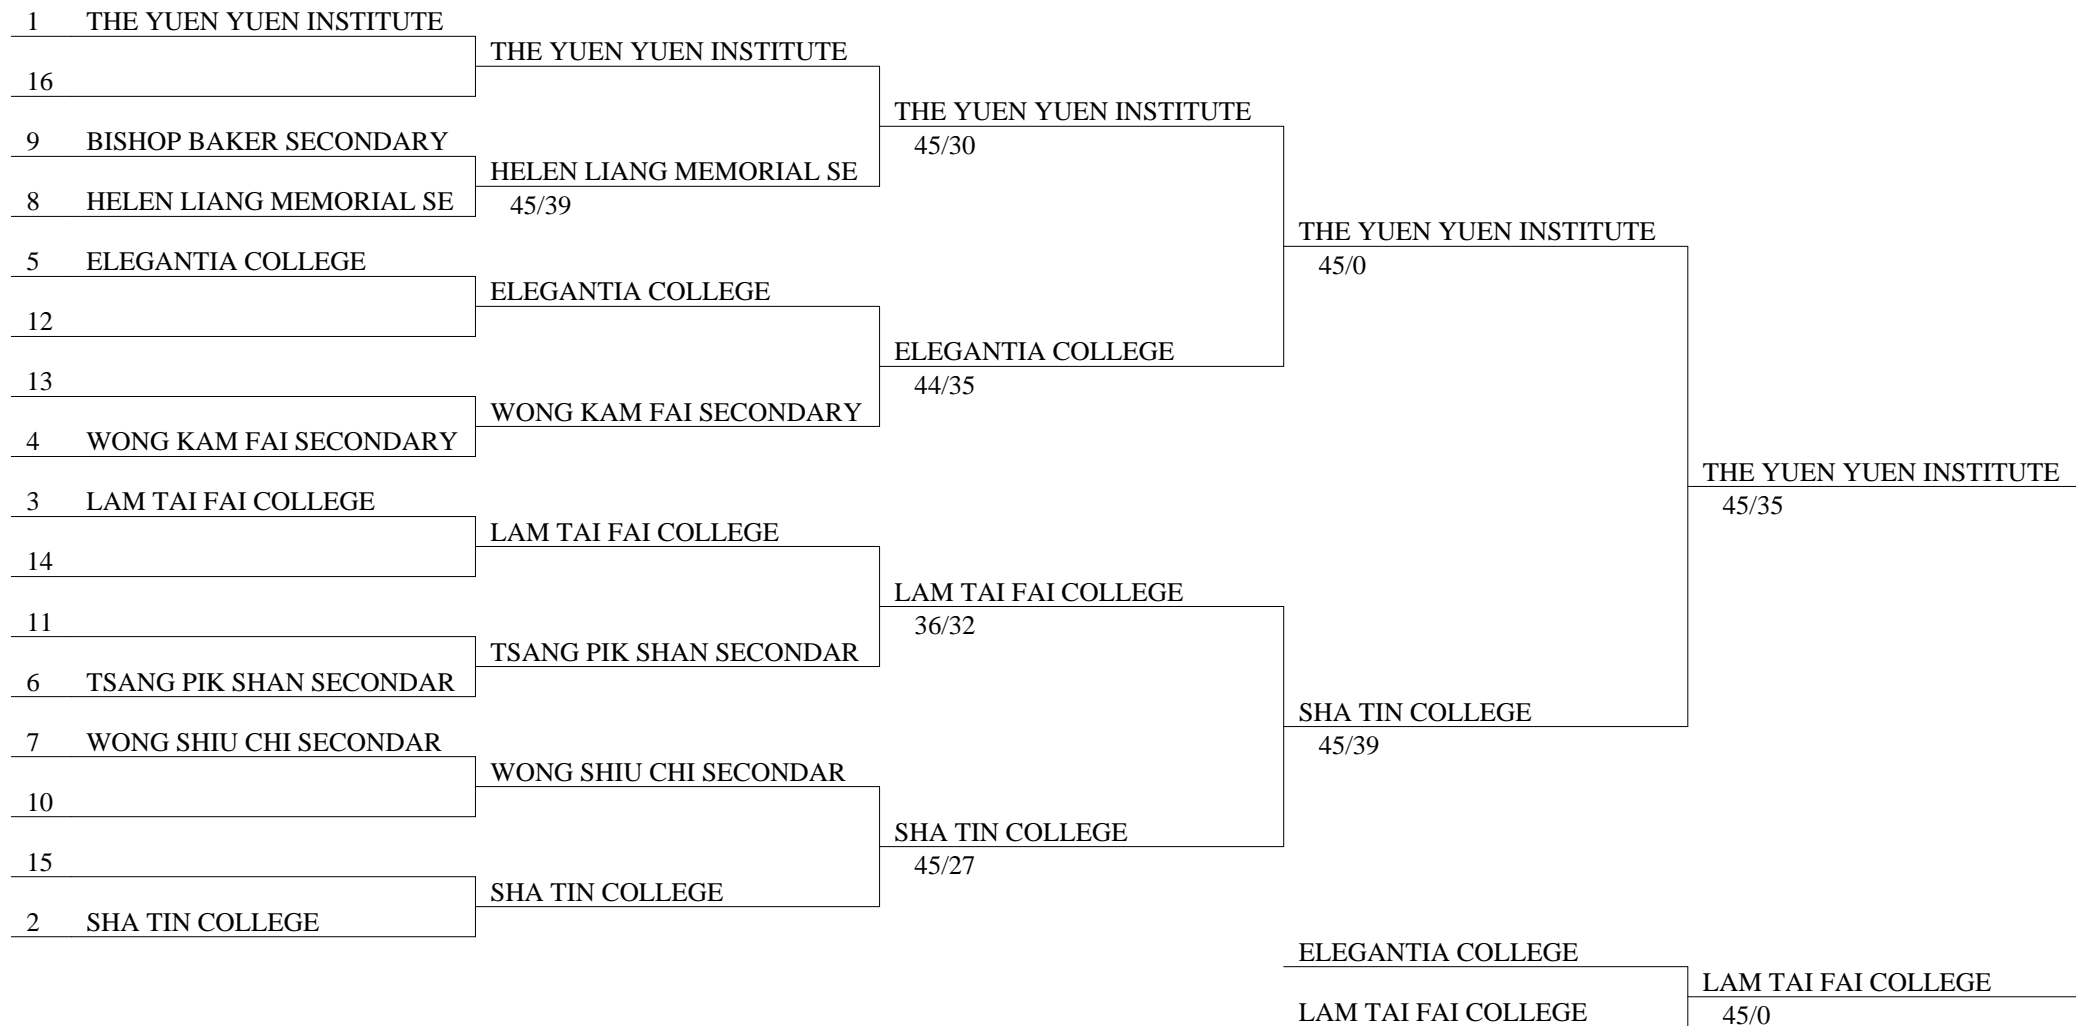

Inter-School Fencing Competition 2015-16
Boys Epee Team

Ranking, round no 1 (ordered by ranking)

ranking	name and first name	victory/match	indicator	hits scored	group
1	THE YUEN YUEN INSTITUTE NO.1 SECONDARY SCHO	1.000	101	135	qualifier
2	SHA TIN COLLEGE	1.000	65	90	qualifier
3	LAM TAI FAI COLLEGE	1.000	43	78	qualifier
4	WONG KAM FAI SECONDARY & PRIMARY SCHOOL	1.000	20	135	qualifier
5	ELEGANTIA COLLEGE	1.000	2	39	qualifier
6	TSANG PIK SHAN SECONDARY SCHOOL	0.667	15	110	qualifier
7	WONG SHIU CHI SECONDARY SCHOOL	0.667	14	132	qualifier
8	HELEN LIANG MEMORIAL SECONDARY SCHOOL (SHA	0.500	25	70	qualifier
9	BISHOP BAKER SECONDARY SCHOOL	0.500	11	64	qualifier
10	TAK SUN SECONDARY SCHOOL	0.333	-7	119	eliminated
11	TUEN MUN CATHOLIC SECONDARY SCHOOL	0.333	-44	73	eliminated
12	TANG PUI KING MEMORIAL COLLEGE	0.000	-2	37	eliminated
13	LEE SHAU KEE COLLEGE	0.000	-27	108	eliminated
14	SHATIN GOVERNMENT SECONDARY SCHOOL	0.000	-54	31	eliminated
15	SHEUNG SHUI GOVERNMENT SECONDARY SCHOOL	0.000	-72	62	eliminated
16	CHINESE Y.M.C.A. SECONDARY SCHOOL	0.000	-90	0	eliminated
17	ST FRANCIS XAVIER'S SCHOOL TSUEN WAN	abandon1			abandonment

Inter-School Fencing Competition 2015-16
Boys Epee Team

Tableau of 16